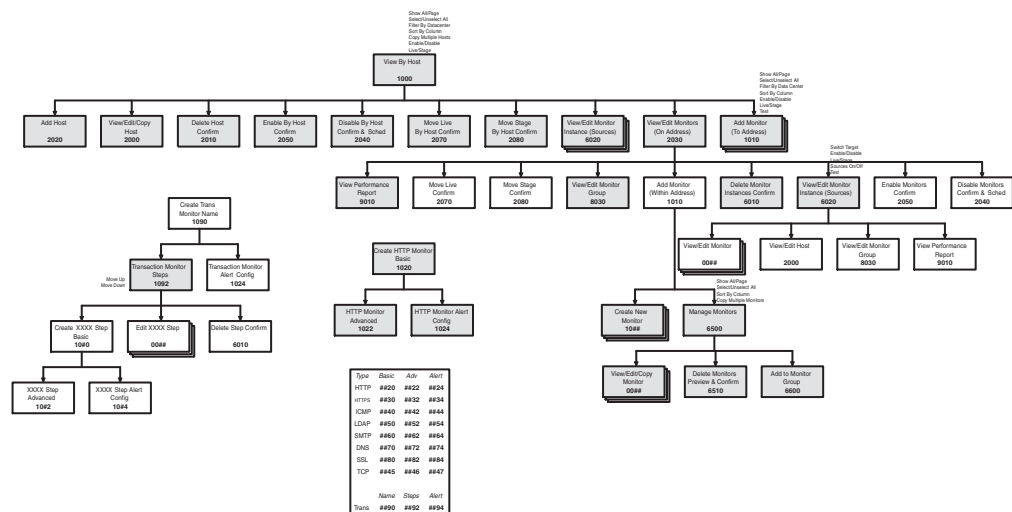

Prophet 1.0 Site Map

Last Modified: 12/14/01 by Jim Beno

High-Level Navigation

Monitors: View By Host

Monitors: View By Monitor

Monitors: View By Address

Groups: Address Groups

Groups: Monitor Groups