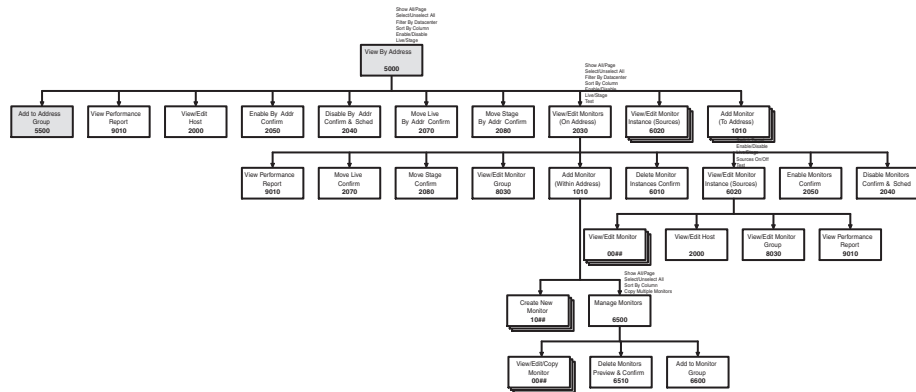

Prophet 1.0 Site Map

Last Modified: 12/14/01 by Jim Beno

High-Level Navigation

Monitors: View By Host

Monitors: View By Monitor

Monitors: View By Address

Groups: Address Groups

Groups: Monitor Groups