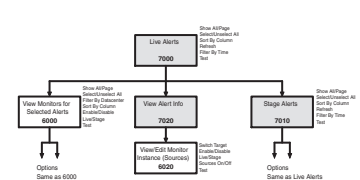

Prophet 1.0 Site Map

Last Modified: 12/14/01 by Jim Beno

High-Level Navigation

Monitors: View By Host

Monitors: View By Monitor

Monitors: View By Address

Groups: Address Groups

Groups: Monitor Groups

Alerts

Reports

History